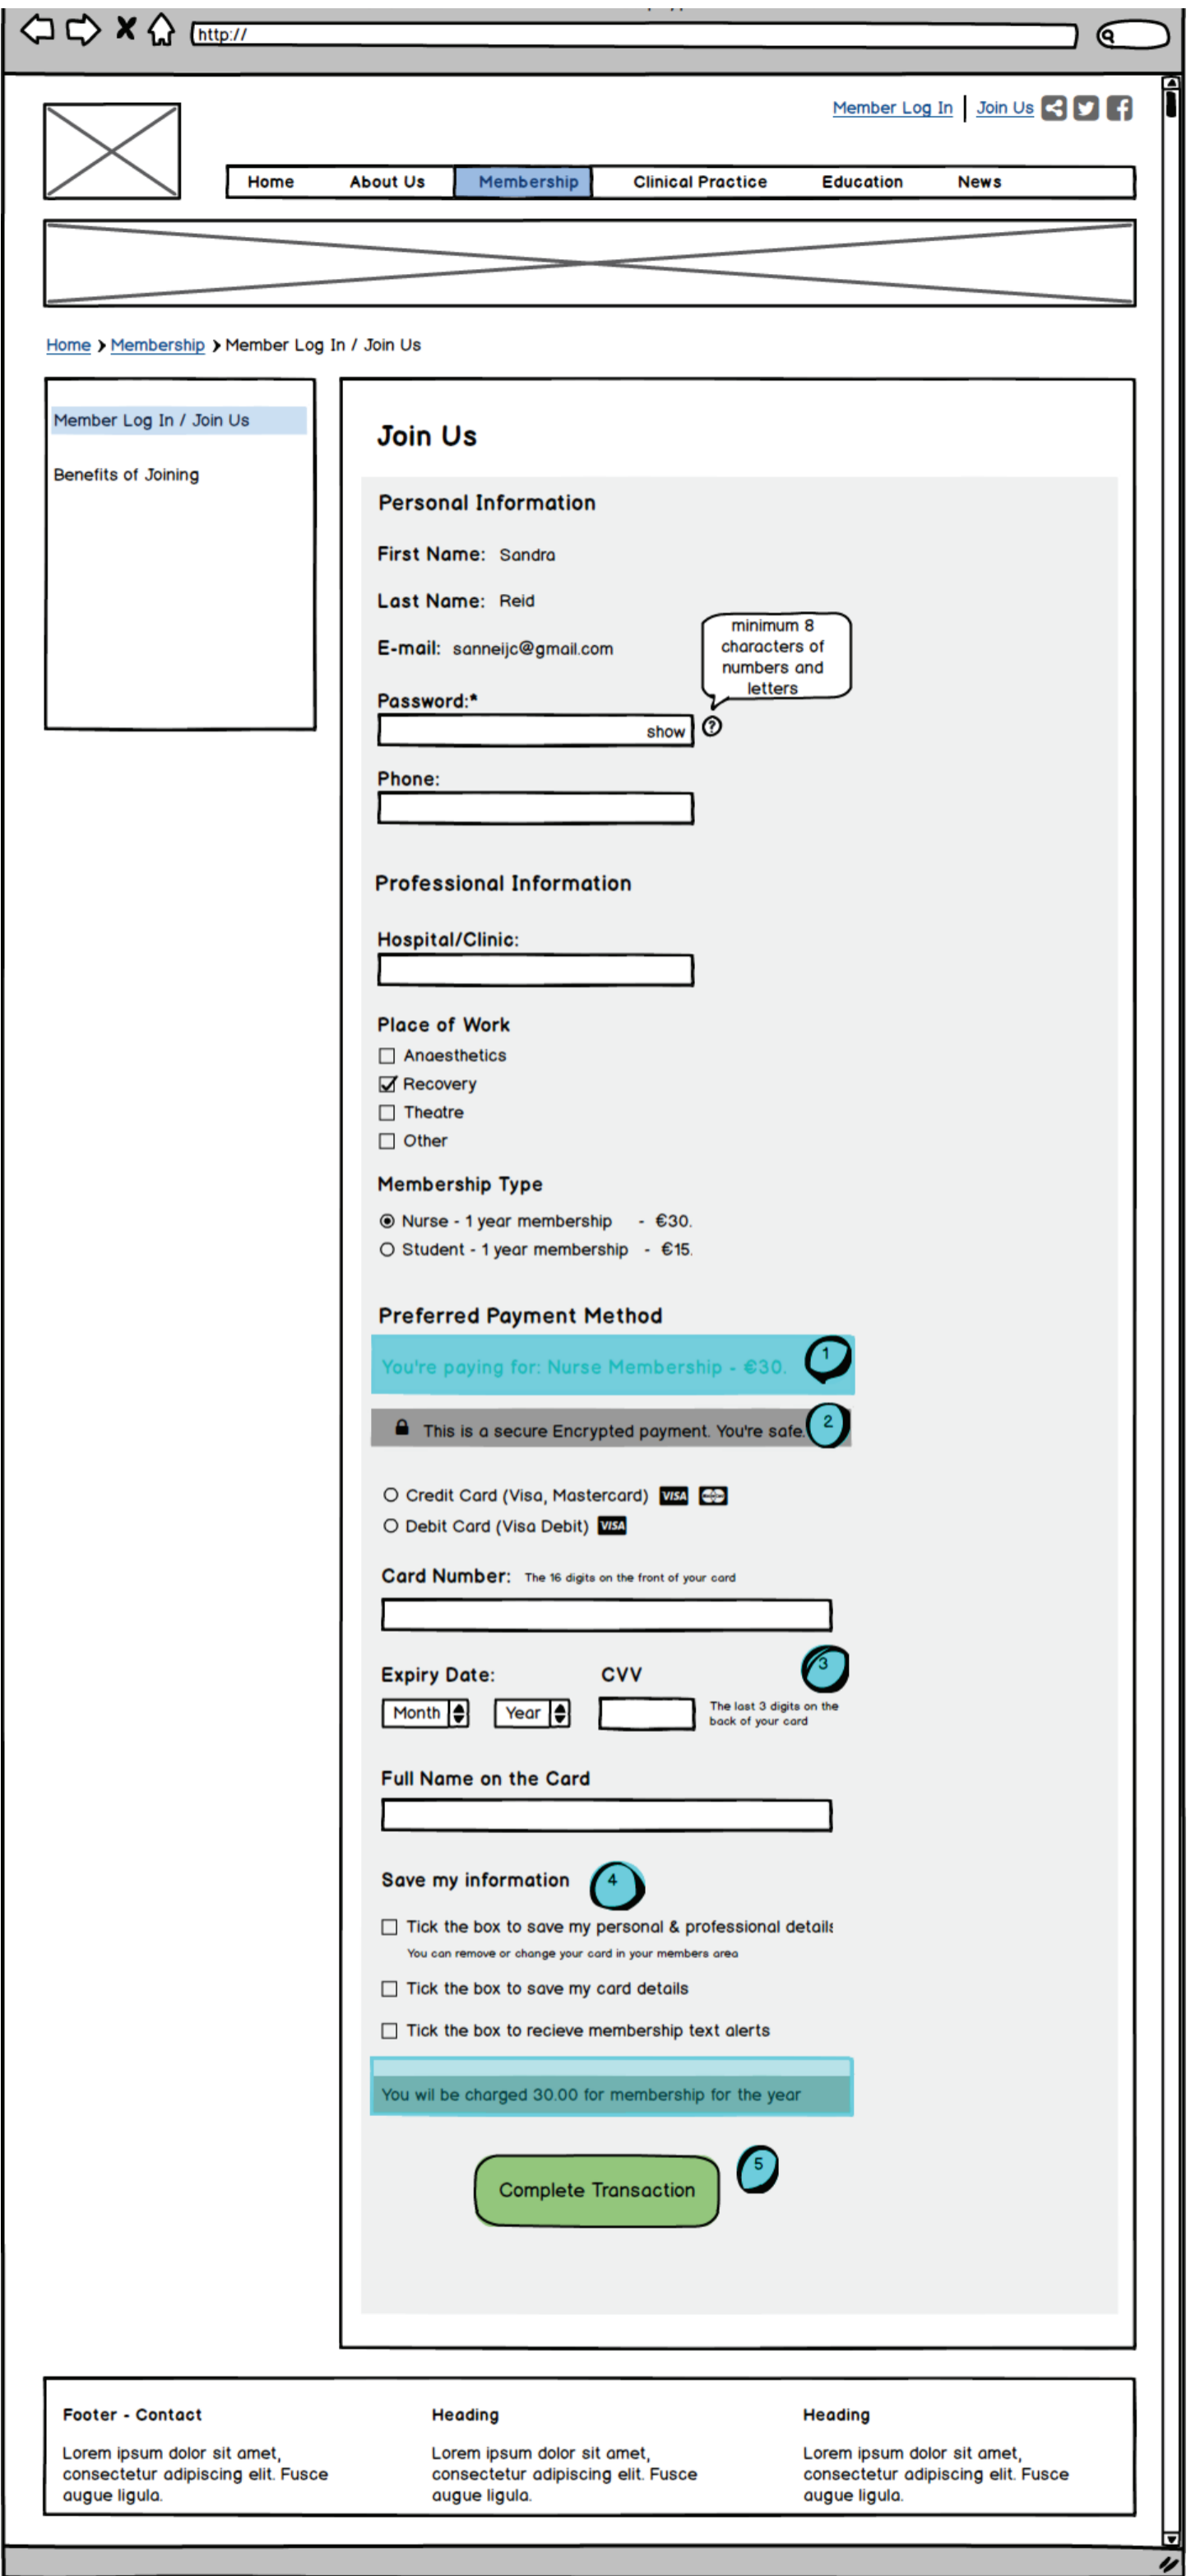

1. - Letting the user know what they're paying for - explicitly stating it.
2. - Letting them know they're paying securely online.
3. - Explaining where the CVV no. is on their card.

4. - Giving user the choice to save their details and save their card to facilitate ease of use if returning again.
5. - Large Button to complete the transaction.